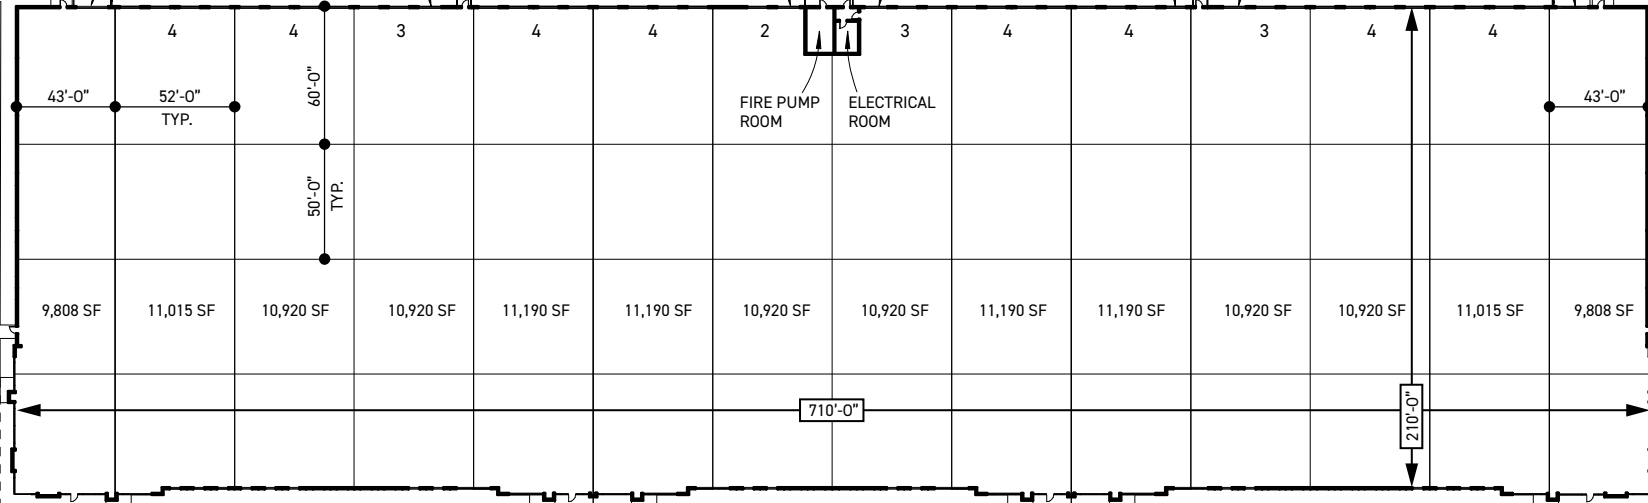

DUMPSTER ENCLOSURE

43 TOTAL DOCK HIGH DOORS

14'X16' DRIVE IN DOOR
10'X12' DOCK HIGH DOOR

10'X12' DOCK HIGH DOOR

9'X10' DOCK HIGH DOORS TYP.
10'X12' DOCK HIGH DOOR

14'X16' DRIVE IN DOOR
10'X12' DOCK HIGH DOOR

225 TOTAL CAR PARKING SPACES

**FORSYTH COMMERCE CENTER
BUILDING 200
151,926 SF**

2855 Forsyth Commerce Way
Cumming, Georgia